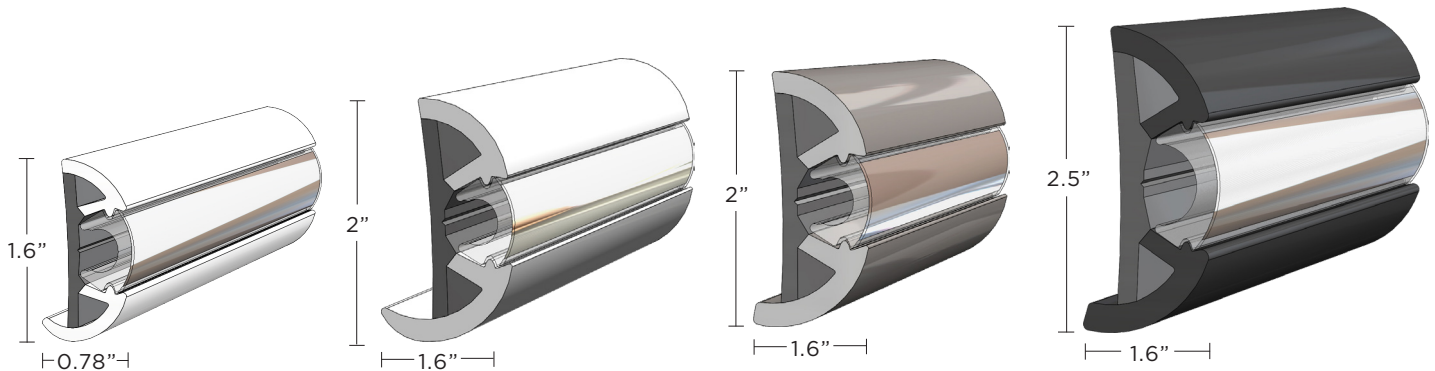

## SUPROFLEX RUB RAIL

IDEAL  
FOR BOATS  
UP TO 65'

Introducing the future of hull protection with the new family of SuproFlex Rub Rail - lightweight, ultra-flexible profiles to save you time and money while providing a seamless precision fit. The innovative SuproFlex series is co-extruded vinyl that provides two levels of hardness - ensuring enhanced protection from impact. SuproFlex Rub Rail requires minimal heating - reducing installation time and manpower. Additionally, SuproFlex Rub Rail requires no pre-forming and easily molds to most hull shapes. This new rub rail is available in a variety of sizes, colors and pairs with TACO's patented Flex Chrome Insert, which can also be customized to any builder's color preference. SuproFlex Rub Rail is ideal for any boat up to 65'. For more information, contact your TACO Representative today and visit our website [tacomarine.com](http://tacomarine.com).

### FEATURES & BENEFITS

- Co-extruded vinyl that provides two levels of hardness for higher impact resistance
- Choose from four lightweight, ultra-flexible profiles
- Minimal heating required
- Reduced cost of materials compared to traditional rigid or semi-rigid vinyl profiles
- Reduces manpower required for installation
- Pairs with TACO's patented Flex Chrome Insert
- Insert can be customized to match any builder's color preference