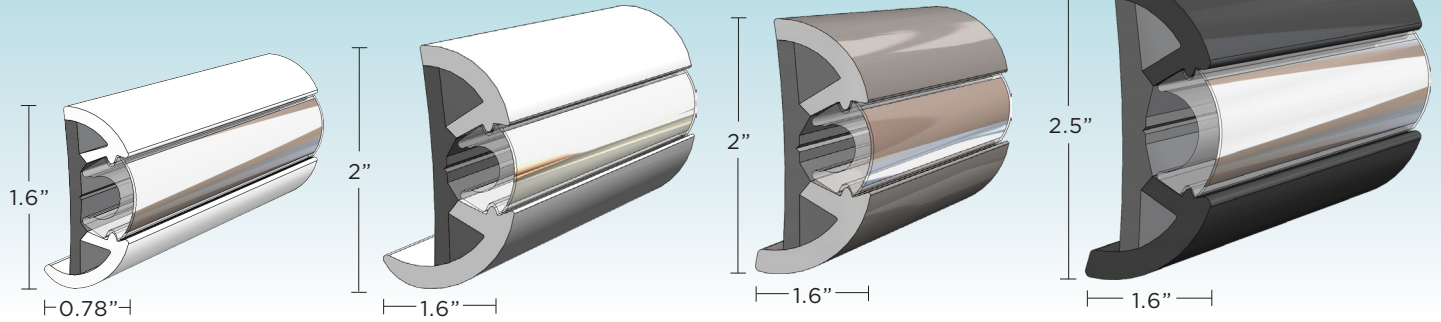

SUPROFLEX RUB RAIL

IDEAL
FOR BOATS
UP TO 65'

V11-9960

V11-9950

V11-9990

V11-9970

OEM

PART #	DESCRIPTION	COLOR	LENGTH	INSERT
V11-9960BKA60D	SuproFlex, small, 1.6" X .78"	Black	60'	V12-0307CP / V12-0307BP / V12-0307WP*
V11-9960WHA60D	SuproFlex, small, 1.6" X .78"	Arctic White	60'	V12-0307CP / V12-0307BP / V12-0307WP*
V11-9960WHC60D	SuproFlex, small, 1.6" X .78"	Frosty White	60'	V12-0307CP / V12-0307BP / V12-0307WP*
V11-9950WCM70-2	SuproFlex, medium, 2" X .78"	White	70'	V12-0307CP / V12-0307BP / V12-0307WP*
V11-9950BBK70-2	SuproFlex, medium, 2" X .78"	Black	70'	V12-0307CP / V12-0307BP / V12-0307WP*
V11-9990BKA60D	SuproFlex, medium, 2" x 1.2"	Black	60'	V12-0307CP / V12-0307BP / V12-0307WP*
V11-9990WHA60D	SuproFlex, medium, 2" x 1.2"	Arctic White	60'	V12-0307CP / V12-0307BP / V12-0307WP*
V11-9990WHC60D	SuproFlex, medium, 2" x 1.2"	Frosty White	60'	V12-0307CP / V12-0307BP / V12-0307WP*
V11-9990BKA80D	SuproFlex, medium, 2" x 1.2"	Black	80'	V12-0307CP / V12-0307BP / V12-0307WP*
V11-9990WHA80D	SuproFlex, medium, 2" x 1.2"	Arctic White	80'	V12-0307CP / V12-0307BP / V12-0307WP*
V11-9990WHC80D	SuproFlex, medium, 2" x 1.2"	Frosty White	80'	V12-0307CP / V12-0307BP / V12-0307WP*
V11-9970BBK100D	SuproFlex, large, 2.5" x 1.2"	Black	100'	V12-9980CP*
V11-9970WHA100D	SuproFlex, large, 2.5" x 1.2"	Arctic White	100'	V12-9980CP*
V11-9970WHC100D	SuproFlex, large, 2.5" x 1.2"	Frosty White	100'	V12-9980CP*

AFTERMARKET KITS

PART NUMBER	DESCRIPTION	COLOR	LENGTH	INSERT	UPC
V11-9960BBK60-2	SuproFlex, small, 1.6" X .78"	Black	60'	V12-0307CP	6310040900003
V11-9960WCM60-2	SuproFlex, small, 1.6" X .78"	Frosty White	60'	V12-0307CP	6310050900019
V11-9990BBK60-2	SuproFlex, medium, 2" x 1.2"	Black	60'	V12-0307CP	6310110900072
V11-9990WCM60-2	SuproFlex, medium, 2" x 1.2"	Frosty White	60'	V12-0307CP	6310100900066
V11-9990BBK80-2	SuproFlex, medium, 2" x 1.2"	Black	80'	V12-0307CP	6310060900025
V11-9990WCM80-2	SuproFlex, medium, 2" x 1.2"	Frosty White	80'	V12-0307CP	6310070900031
V11-9970BKA100-1	SuproFlex, large, 2.5" x 1.2"	Black	100'	V12-9980CP*	6310080900047